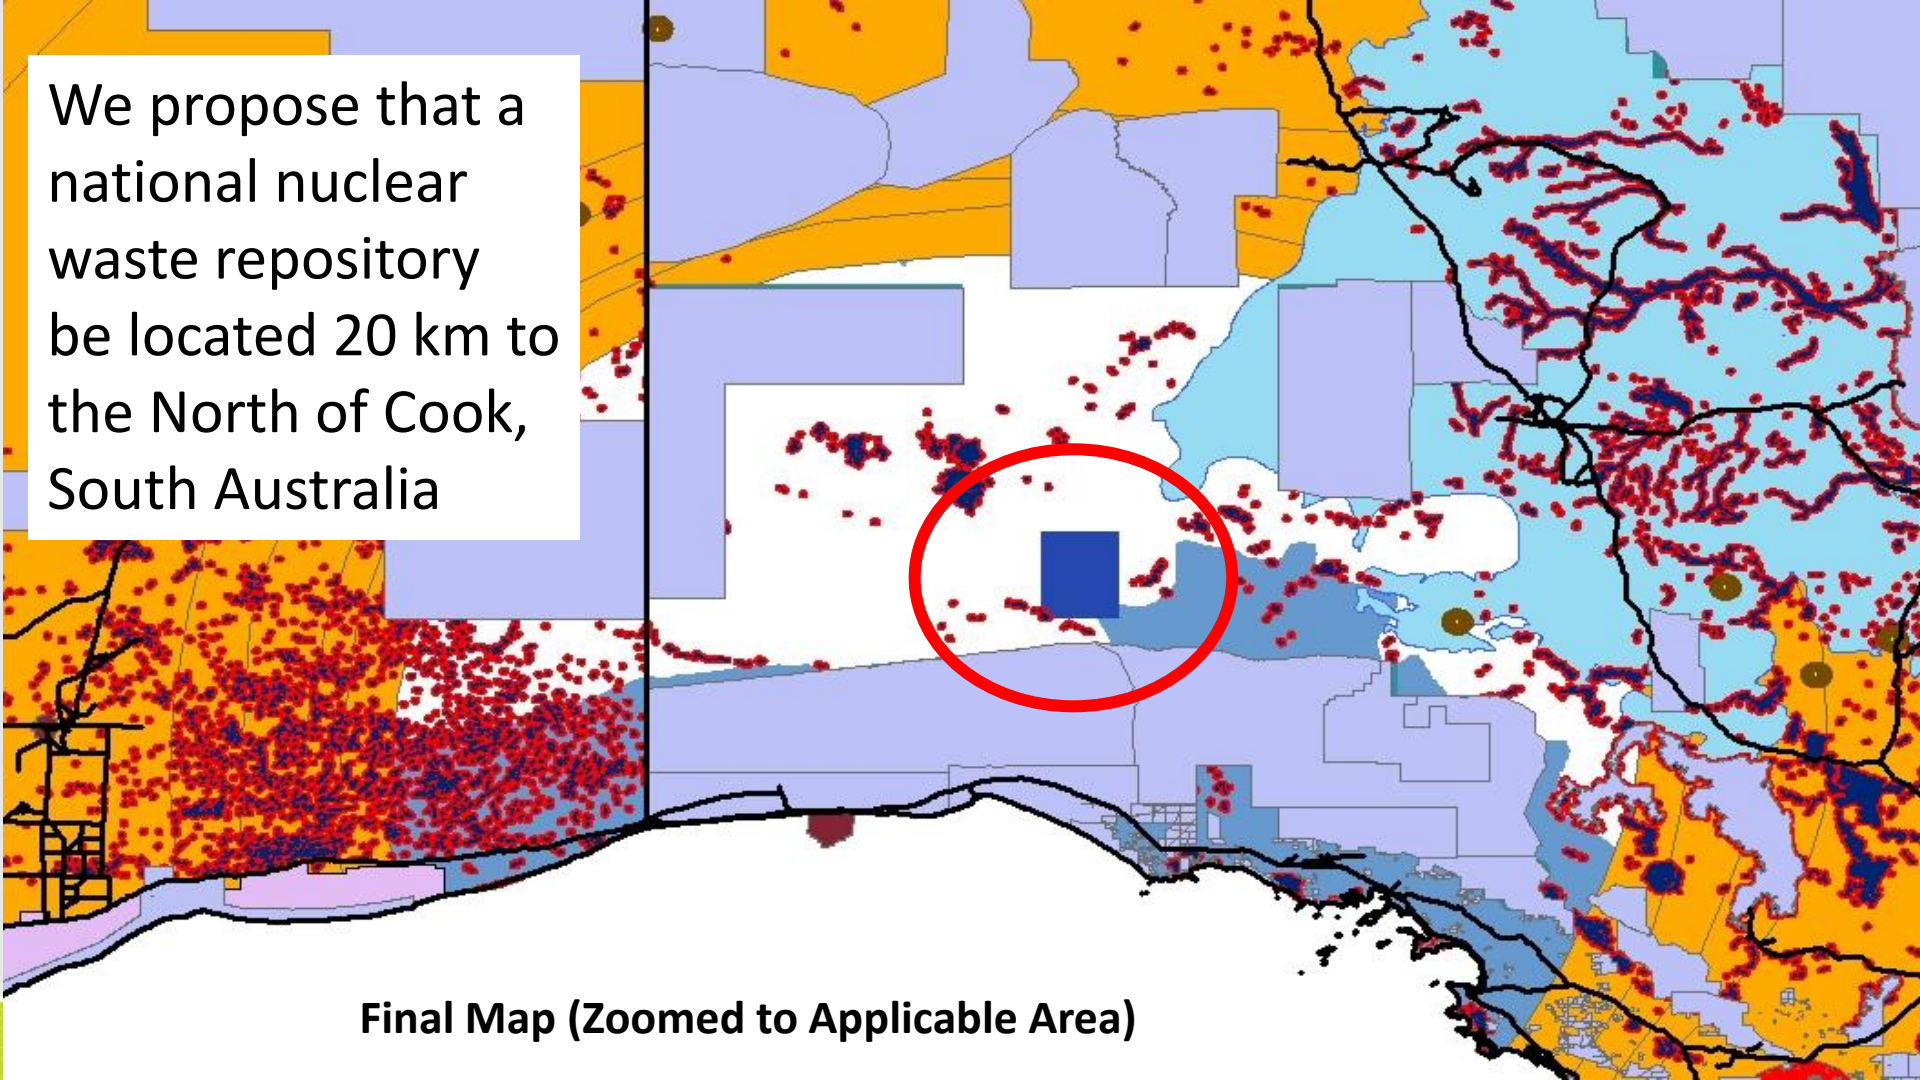

Locate 
WA at your fingertips

HACKED

It's amazing what kids can achieve!

Where is the best place in Australia to store nuclear waste?

Population Density

Major Water Basins

Cyclone Risk

Earthquake Risk

Protected Natural Areas

Mining Locations & Reserves

Water Reserves Wetlands

Annual Rainfall

Defence Land/Forestry Reserves

Composite Map

We propose that a national nuclear waste repository be located 20 km to the North of Cook, South Australia

Final Map (Zoomed to Applicable Area)