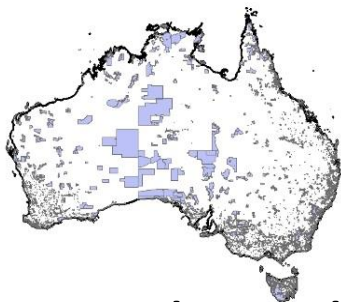

Locate 
WA at your fingertips

HACKED

It's amazing what kids can achieve!

Where is the best place in Australia to store nuclear waste?

Population Density

Major Water Basins

Cyclone Risk

Earthquake Risk

Protected Natural Areas

Mining Locations & Reserves

Water Reserves Wetlands

Annual Rainfall

Defence Land/Forestry Reserves

Composite Map

We propose that a national nuclear waste repository be located 20 km to the North of Cook, South Australia

Final Map (Zoomed to Applicable Area)