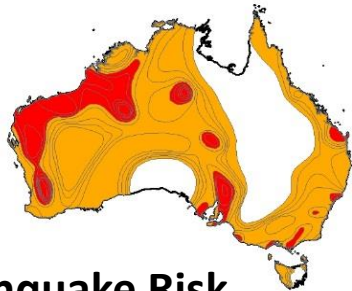

# It's amazing what kids can achieve!

Where is the best place in Australia to store nuclear waste?

**Population Density**

**Major Water Basins**

**Cyclone Risk**

**Earthquake Risk**

**Protected Natural Areas**

**Mining Locations & Reserves**

**Water Reserves Wetlands**

**Annual Rainfall**

**Defence Land/Forestry Reserves**

Composite Map

We propose that a national nuclear waste repository be located 20 km to the North of Cook, South Australia