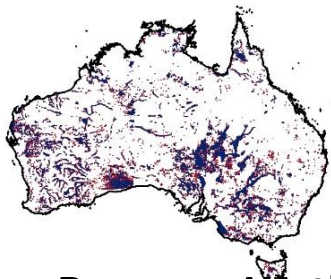

# It's amazing what kids can achieve!

Where is the best place in Australia to store nuclear waste?

**Population Density**

**Major Water Basins**

**Cyclone Risk**

**Earthquake Risk**

**Protected Natural Areas**

**Mining Locations & Reserves**

**Water Reserves Wetlands**

**Annual Rainfall**

**Defence Land/Forestry Reserves**

Composite Map

We propose that a national nuclear waste repository be located 20 km to the North of Cook, South Australia

**Final Map (Zoomed to Applicable Area)**