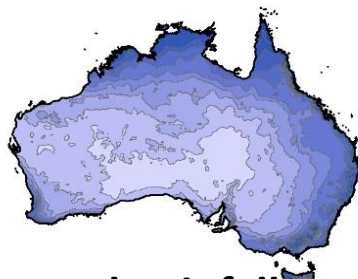

# It's amazing what kids can achieve!

Where is the best place in Australia to store nuclear waste?

**Population Density**

**Major Water Basins**

**Cyclone Risk**

**Earthquake Risk**

**Protected Natural Areas**

**Mining Locations & Reserves**

**Water Reserves Wetlands**

**Annual Rainfall**

**Defence Land/Forestry Reserves**

Composite Map

We propose that a national nuclear waste repository be located 20 km to the North of Cook, South Australia

**Final Map (Zoomed to Applicable Area)**