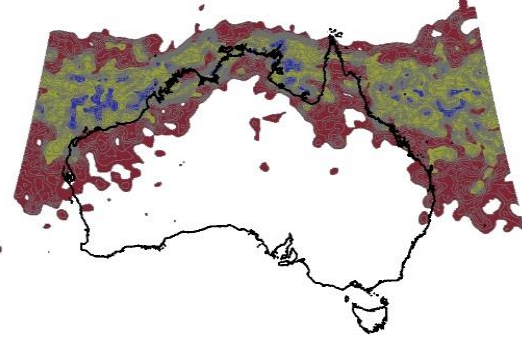

# It's amazing what kids can achieve!

Where is the best place in Australia to store nuclear waste?

**Population Density**

**Major Water Basins**

**Cyclone Risk**

**Earthquake Risk**

**Protected Natural Areas**

**Mining Locations & Reserves**

**Water Reserves Wetlands**

**Annual Rainfall**

**Defence Land/Forestry Reserves**

Composite Map

We propose that a national nuclear waste repository be located 20 km to the North of Cook, South Australia

**Final Map (Zoomed to Applicable Area)**