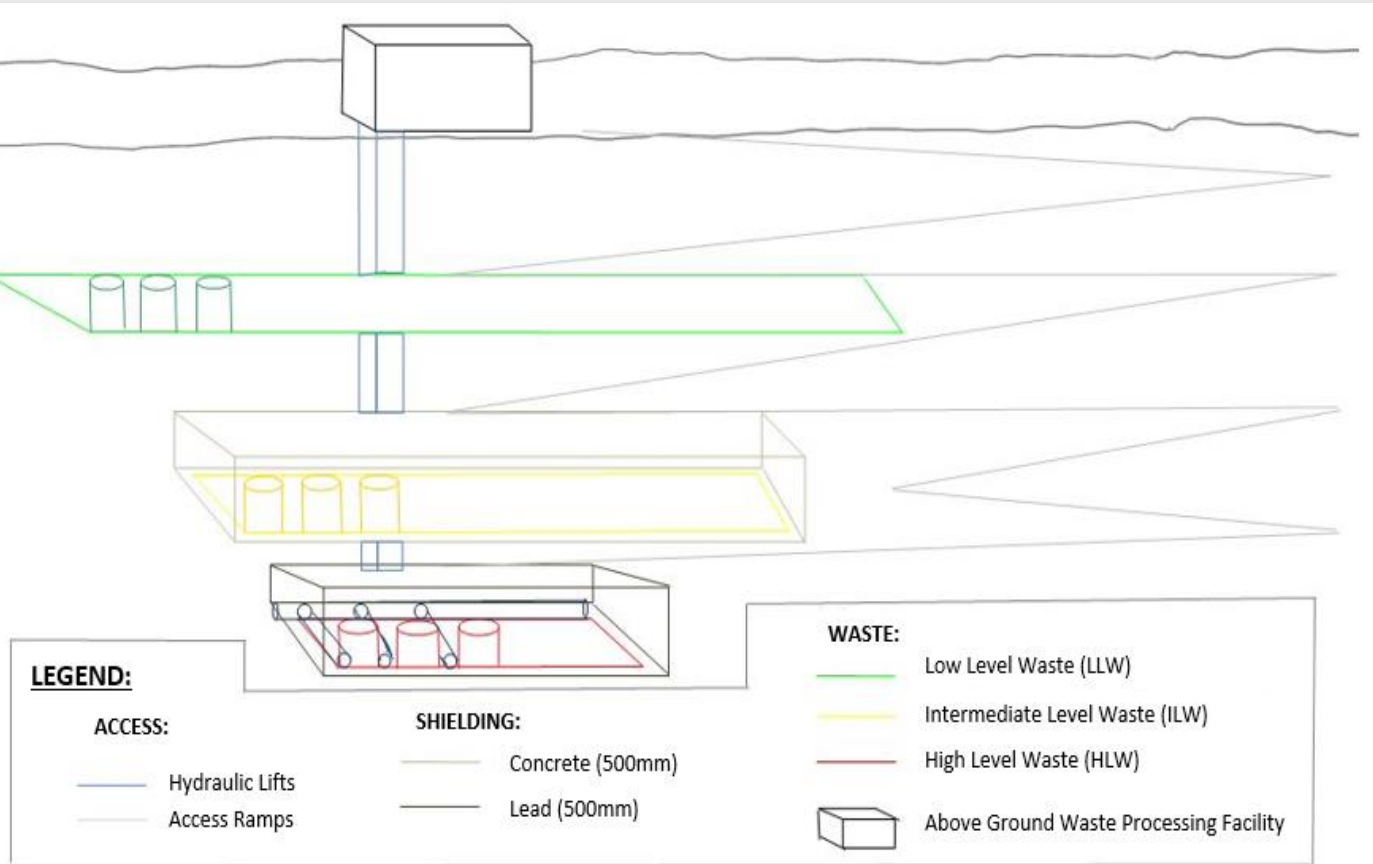

It's amazing what kids can achieve!

Where is the best place in Australia to store nuclear waste?