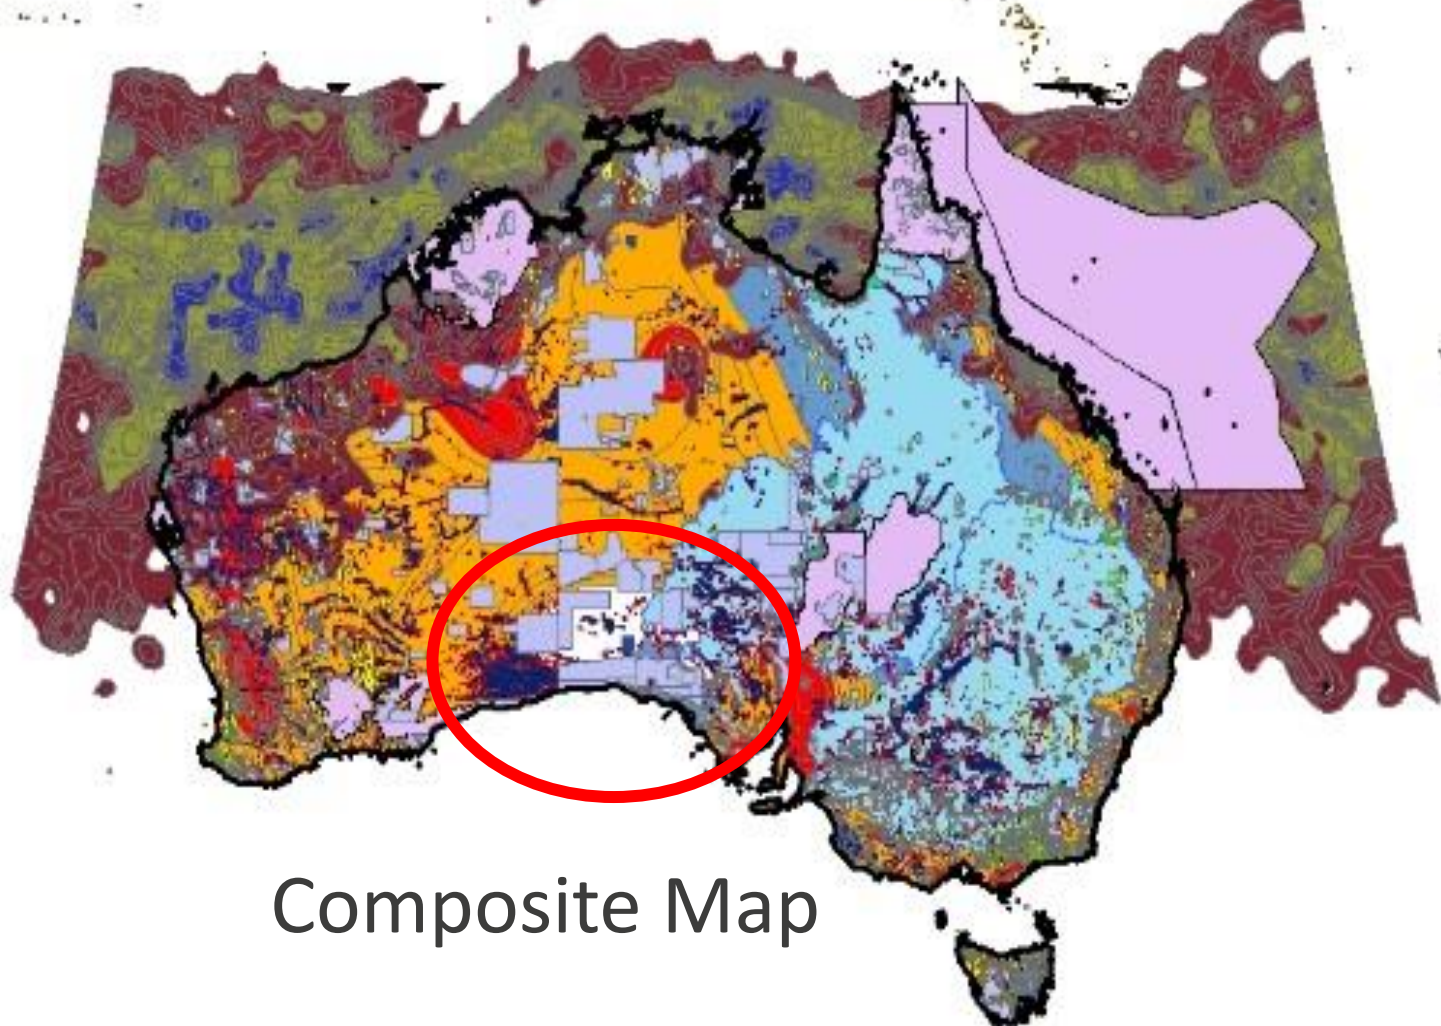

**Mining Locations & Reserves**

**Water Reserves Wetlands**

**Annual Rainfall**

**Defence Land/Forestry Reserves**

Composite Map

We propose that a national nuclear waste repository be located 20 km to the North of Cook, South Australia

**Final Map (Zoomed to Applicable Area)**