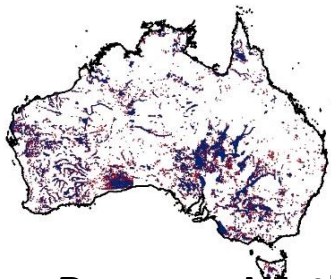

Locate 
WA at your fingertips

HACKED

It's amazing what kids can achieve!

Where is the best place in Australia to store nuclear waste?

Population Density

Major Water Basins

Cyclone Risk

Earthquake Risk

Protected Natural Areas

Mining Locations & Reserves

Water Reserves Wetlands

Annual Rainfall

Defence Land/Forestry Reserves

Composite Map

We propose that a national nuclear waste repository be located 20 km to the North of Cook, South Australia

Final Map (Zoomed to Applicable Area)