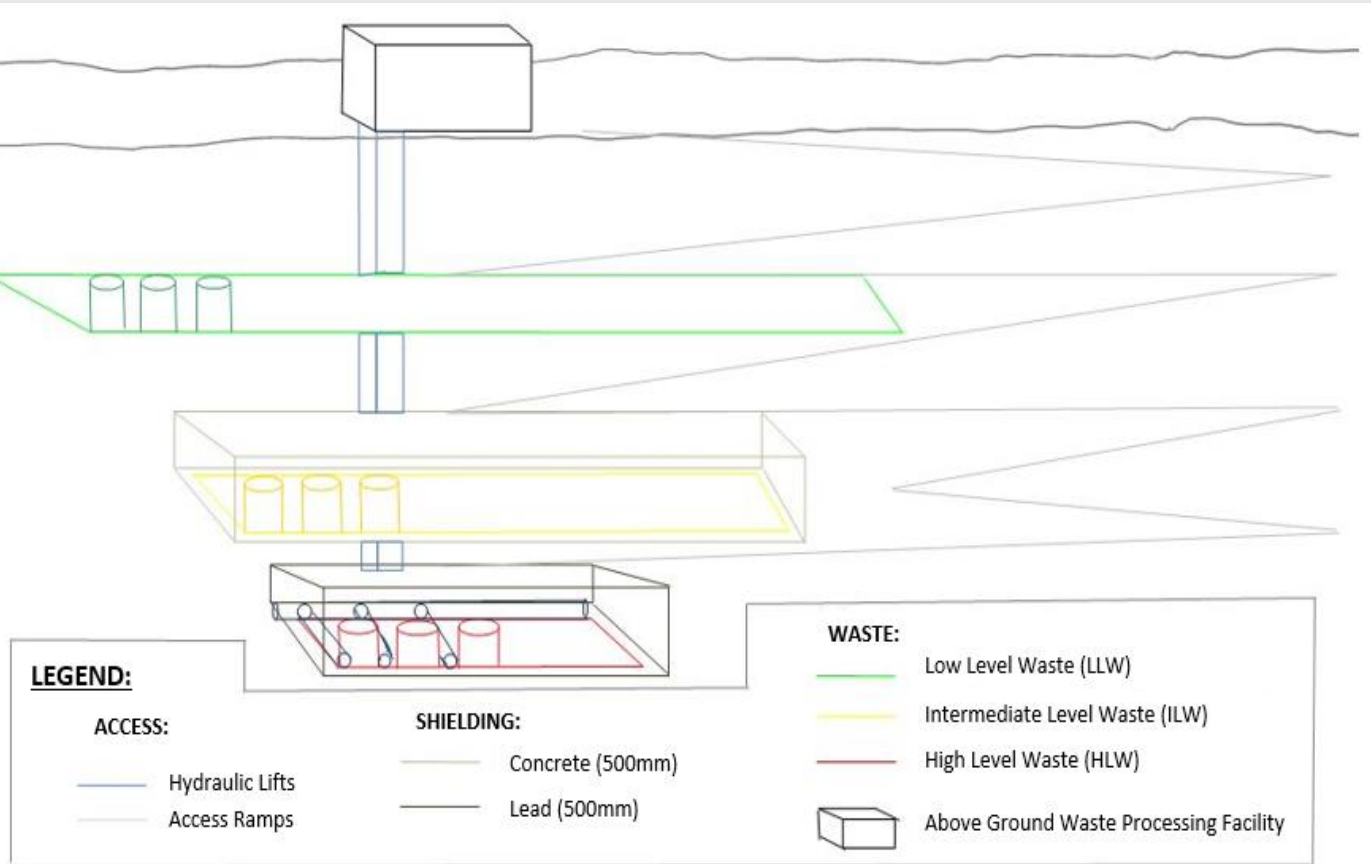

It's amazing what kids can achieve!

Where is the best place in Australia to store nuclear waste?