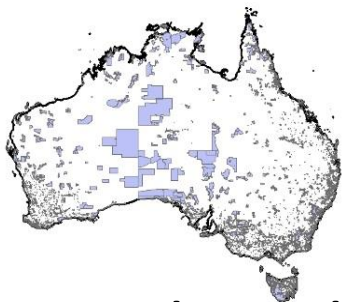

# It's amazing what kids can achieve!

Where is the best place in Australia to store nuclear waste?

**Population Density**

**Major Water Basins**

**Cyclone Risk**

**Earthquake Risk**

**Protected Natural Areas**

**Mining Locations & Reserves**

**Water Reserves Wetlands**

**Annual Rainfall**

**Defence Land/Forestry Reserves**

Composite Map

We propose that a national nuclear waste repository be located 20 km to the North of Cook, South Australia

**Final Map (Zoomed to Applicable Area)**