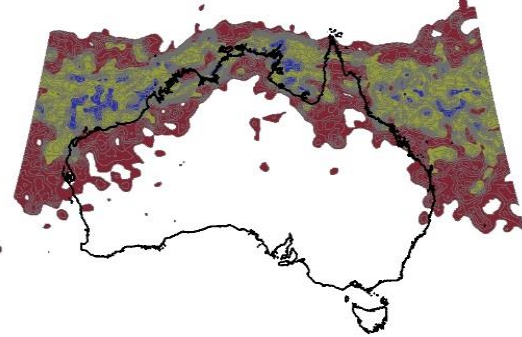

Locate 
WA at your fingertips

HACKED

It's amazing what kids can achieve!

Where is the best place in Australia to store nuclear waste?

Population Density

Major Water Basins

Cyclone Risk

Earthquake Risk

Protected Natural Areas

Mining Locations & Reserves

Water Reserves Wetlands

Annual Rainfall

Defence Land/Forestry Reserves

Composite Map

We propose that a national nuclear waste repository be located 20 km to the North of Cook, South Australia

Final Map (Zoomed to Applicable Area)