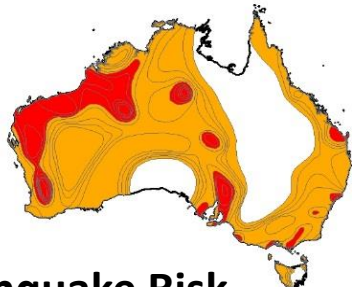

Locate 
WA at your fingertips

HACKED

It's amazing what kids can achieve!

Where is the best place in Australia to store nuclear waste?

Population Density

Major Water Basins

Cyclone Risk

Earthquake Risk

Protected Natural Areas

Mining Locations & Reserves

Water Reserves Wetlands

Annual Rainfall

Defence Land/Forestry Reserves

Composite Map

We propose that a national nuclear waste repository be located 20 km to the North of Cook, South Australia

Final Map (Zoomed to Applicable Area)