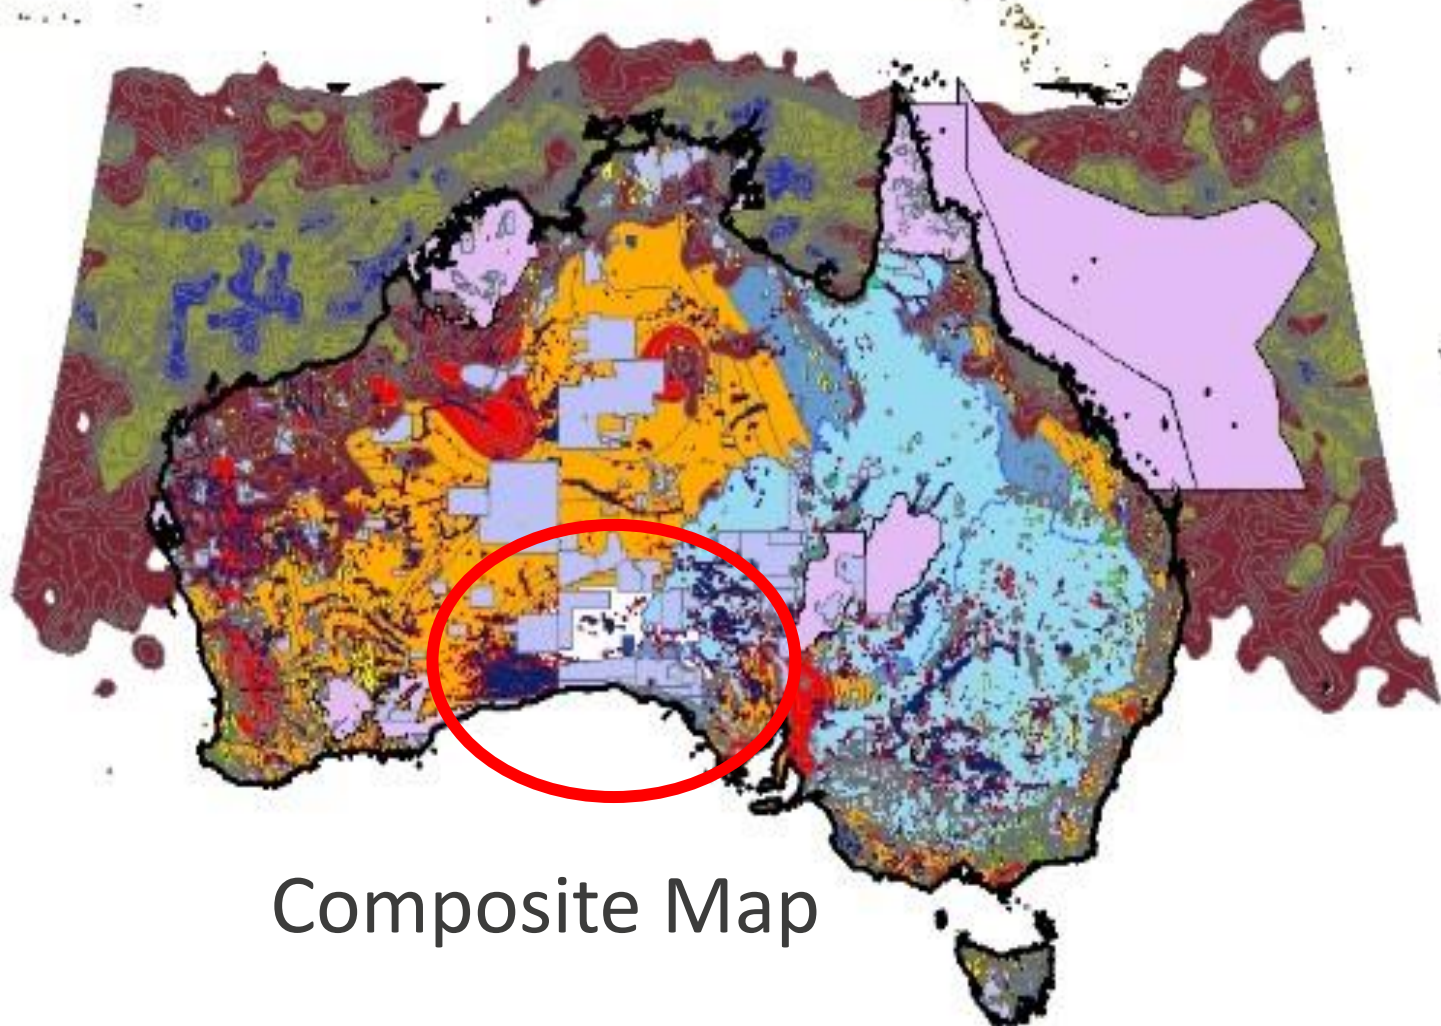

Locate 
WA at your fingertips

HACKED

It's amazing what kids can achieve!

Where is the best place in Australia to store nuclear waste?

Population Density

Major Water Basins

Cyclone Risk

Earthquake Risk

Protected Natural Areas

Mining Locations & Reserves

Water Reserves Wetlands

Annual Rainfall

Defence Land/Forestry Reserves

Composite Map

We propose that a national nuclear waste repository be located 20 km to the North of Cook, South Australia

Final Map (Zoomed to Applicable Area)