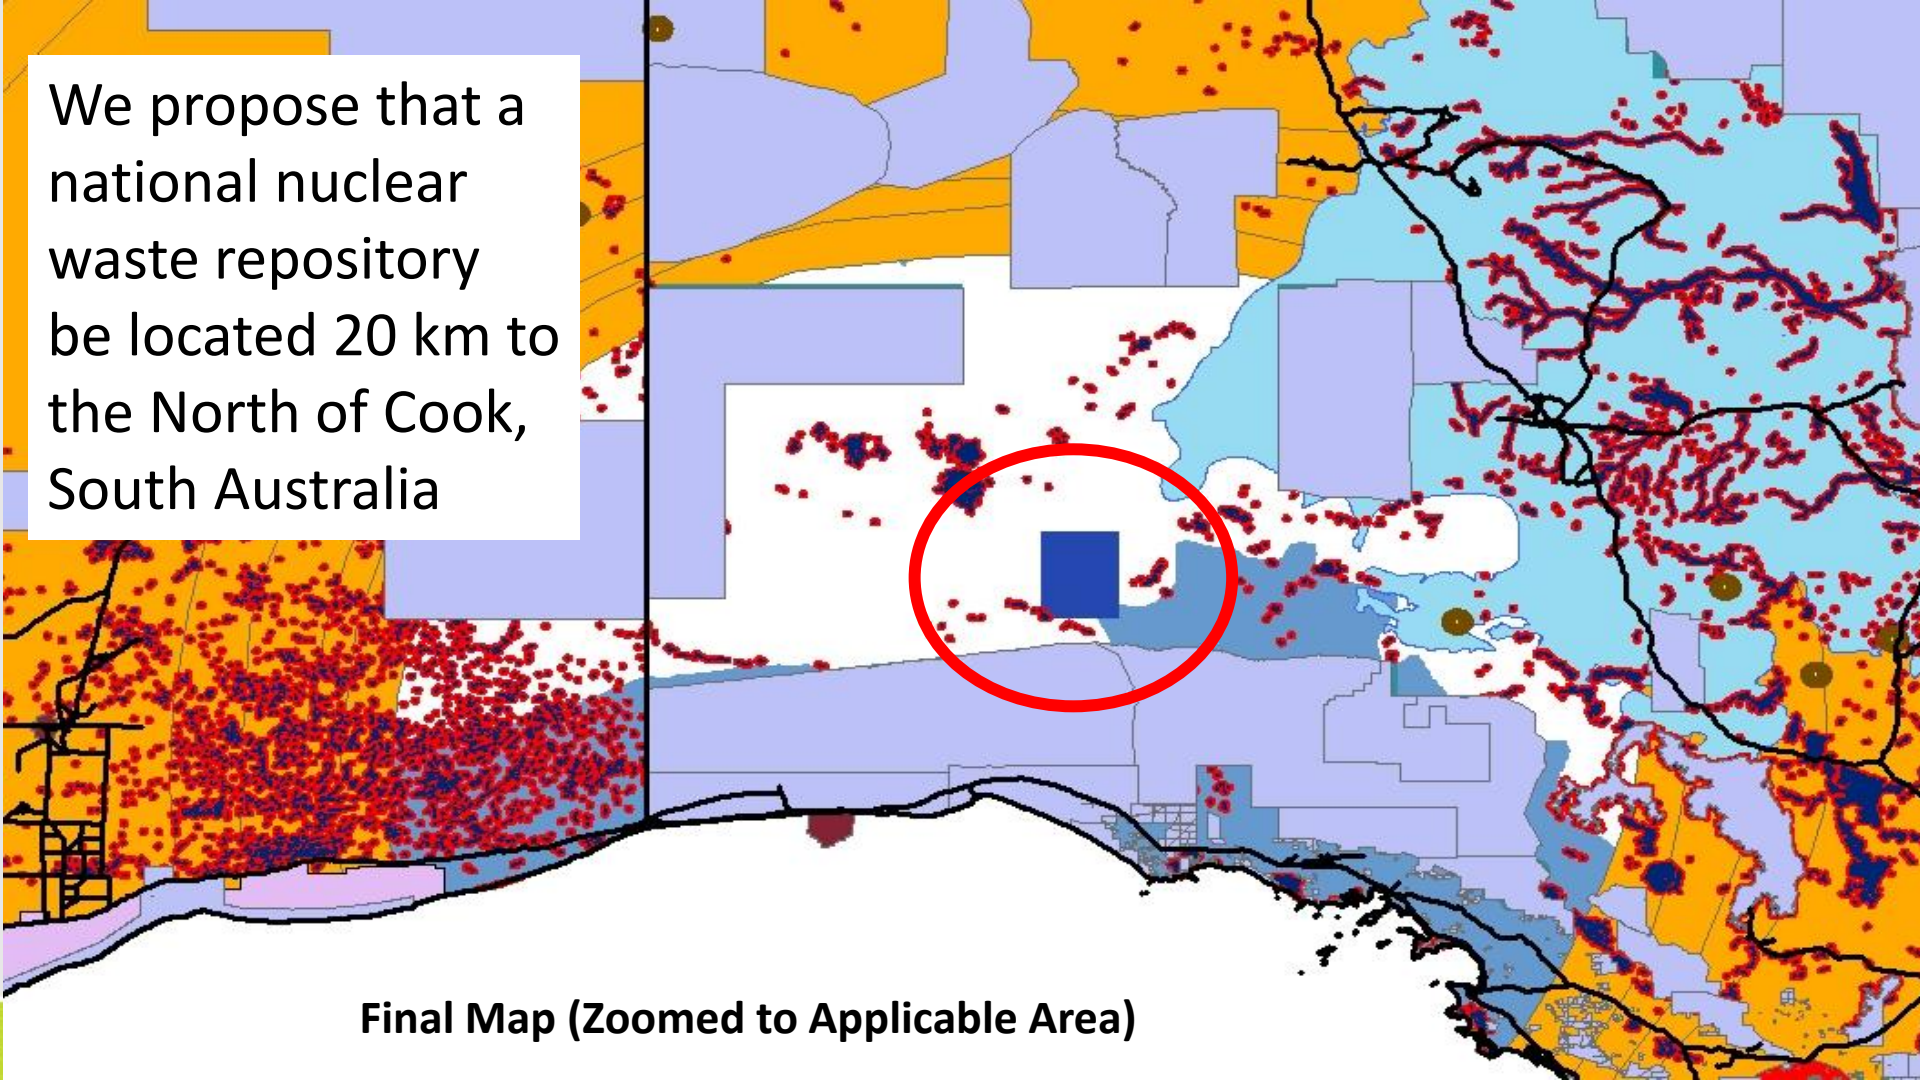

**Mining Locations & Reserves**

**Water Reserves Wetlands**

**Annual Rainfall**

**Defence Land/Forestry Reserves**

Composite Map

We propose that a national nuclear waste repository be located 20 km to the North of Cook, South Australia

**Final Map (Zoomed to Applicable Area)**