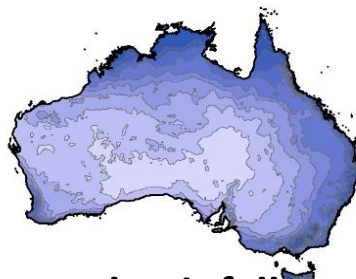

Locate 
WA at your fingertips

HACKED

It's amazing what kids can achieve!

Where is the best place in Australia to store nuclear waste?

Population Density

Major Water Basins

Cyclone Risk

Earthquake Risk

Protected Natural Areas

Mining Locations & Reserves

Water Reserves Wetlands

Annual Rainfall

Defence Land/Forestry Reserves

Composite Map

We propose that a national nuclear waste repository be located 20 km to the North of Cook, South Australia

Final Map (Zoomed to Applicable Area)